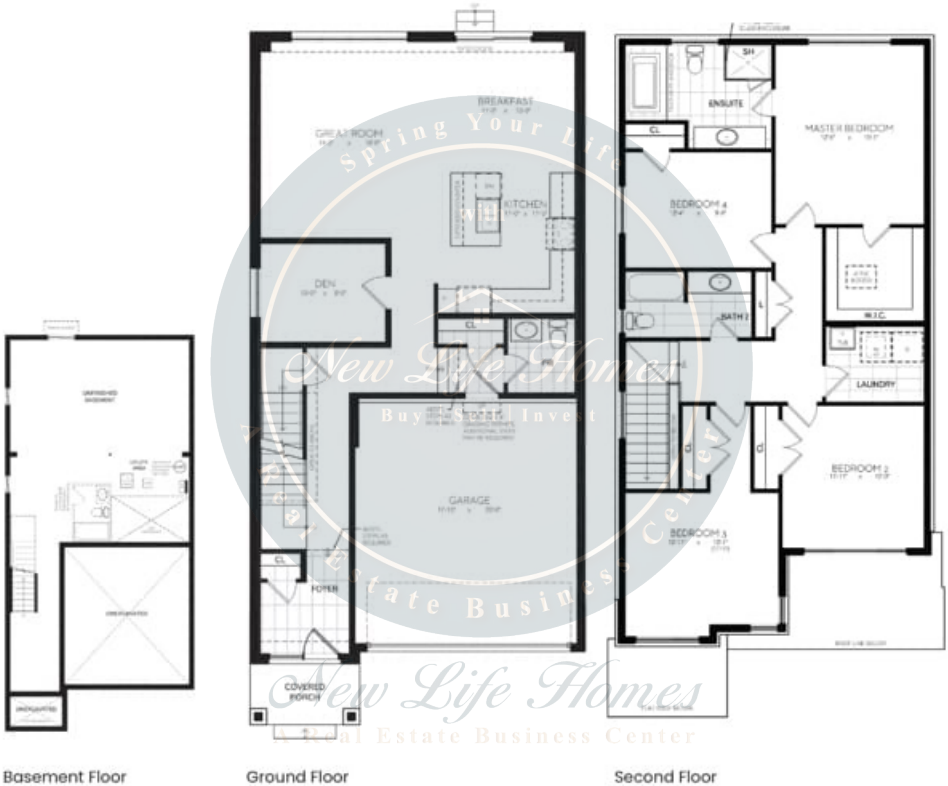

LOT 58
sparrow
BA33-05

$929,990
2,240 SQ. FT

Basement Floor

Ground Floor

Second Floor