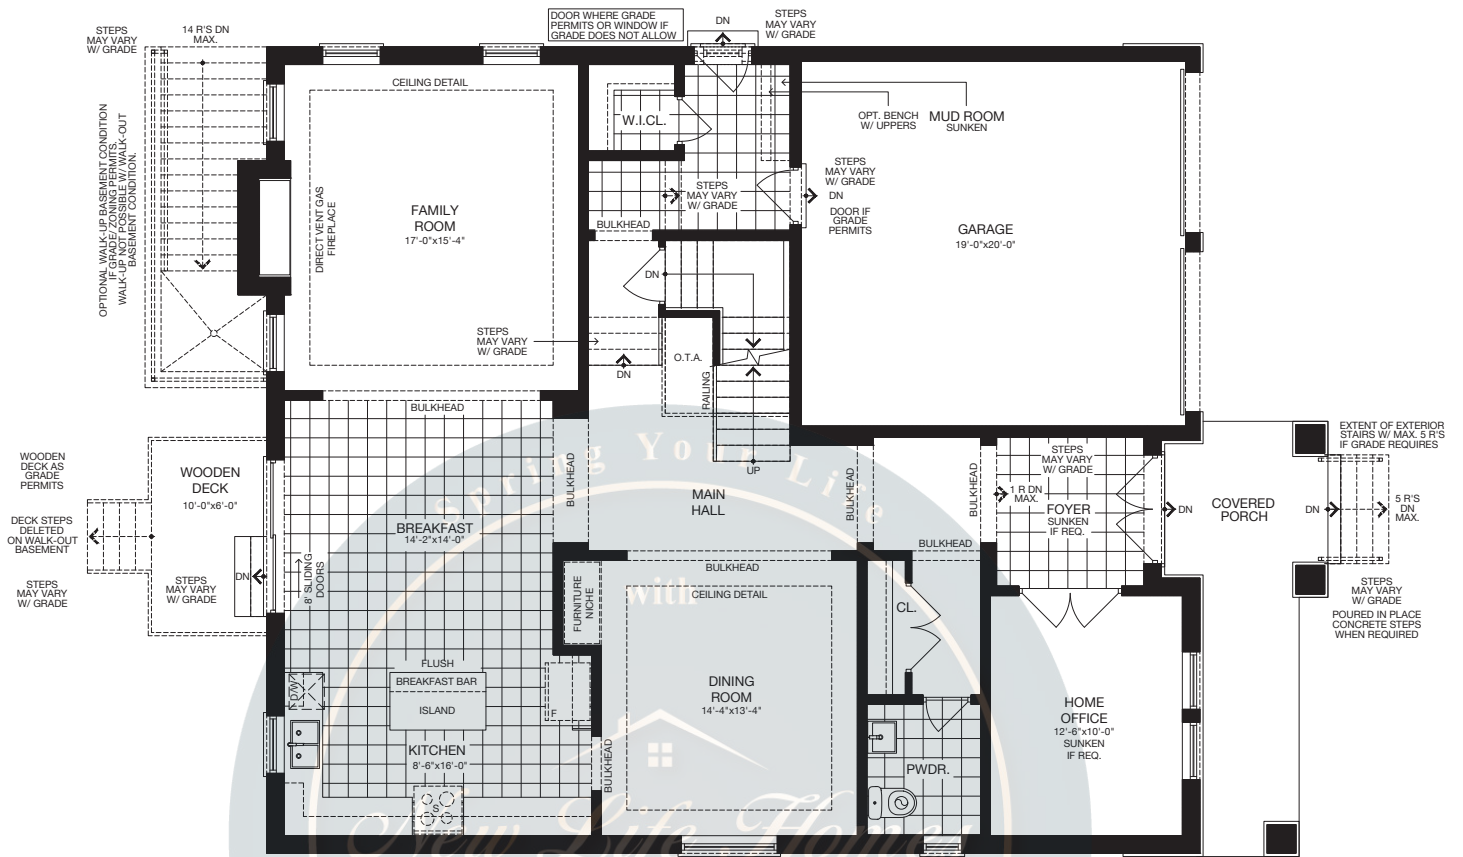

The Beeches

50' SINGLE

ELEVATION A 3,891 SQ.FT.

ELEVATION B 3,898 SQ.FT.

ELEVATION C 3,891 SQ.FT.

GROUND FLOOR (ELEV. A)

OPTIONAL FINISHED BASEMENT (ELEV. A)

SECOND FLOOR (ELEV. A) - 4 BEDROOM

SECOND FLOOR (ELEV. A) - 5 BEDROOM

The Cypress

50' SINGLE

ELEVATION A 3,811 SQ.FT.

ELEVATION B 3,825 SQ.FT.

ELEVATION C 3,815 SQ.FT.

GROUND FLOOR (ELEV. A)

OPTIONAL FINISHED BASEMENT (ELEV. A)

SECOND FLOOR (ELEV. A) - 4 BEDROOM

SECOND FLOOR (ELEV. A) - 5 BEDROOM

The Echos

50' SINGLE

www.newlifehomes.ca

Buy | GROUND FLOOR (ELEV. A)

OPTIONAL FINISHED BASEMENT (ELEV. A)

ELEVATION A 3,575 SQ.FT.

ELEVATION B 3,575 SQ.FT.

ELEVATION C 3,575 SQ.FT.

SECOND FLOOR (ELEV. A) - 4 BEDROOM

SECOND FLOOR (ELEV. A) - 5 BEDROOM