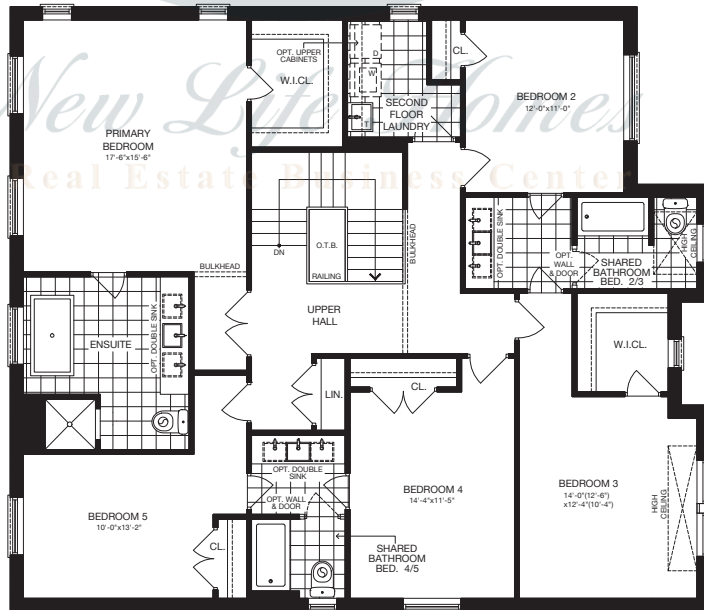

The Beeches

50' SINGLE

ELEVATION A 3,891 SQ.FT.

ELEVATION B 3,898 SQ.FT.

ELEVATION C 3,891 SQ.FT.

GROUND FLOOR (ELEV. A)

OPTIONAL FINISHED BASEMENT (ELEV. A)

SECOND FLOOR (ELEV. A) - 4 BEDROOM

SECOND FLOOR (ELEV. A) - 5 BEDROOM

The Cypress

50' SINGLE

ELEVATION A 3,811 SQ.FT.

ELEVATION B 3,825 SQ.FT.

ELEVATION C 3,815 SQ.FT.

GROUND FLOOR (ELEV. A)

OPTIONAL FINISHED BASEMENT (ELEV. A)

SECOND FLOOR (ELEV. A) - 4 BEDROOM

SECOND FLOOR (ELEV. A) - 5 BEDROOM

The Echos

50' SINGLE

www.newlifehomes.ca

Buy | GROUND FLOOR (ELEV. A)

OPTIONAL FINISHED BASEMENT (ELEV. A)

ELEVATION A 3,575 SQ.FT.

ELEVATION B 3,575 SQ.FT.

ELEVATION C 3,575 SQ.FT.

SECOND FLOOR (ELEV. A) - 4 BEDROOM

SECOND FLOOR (ELEV. A) - 5 BEDROOM