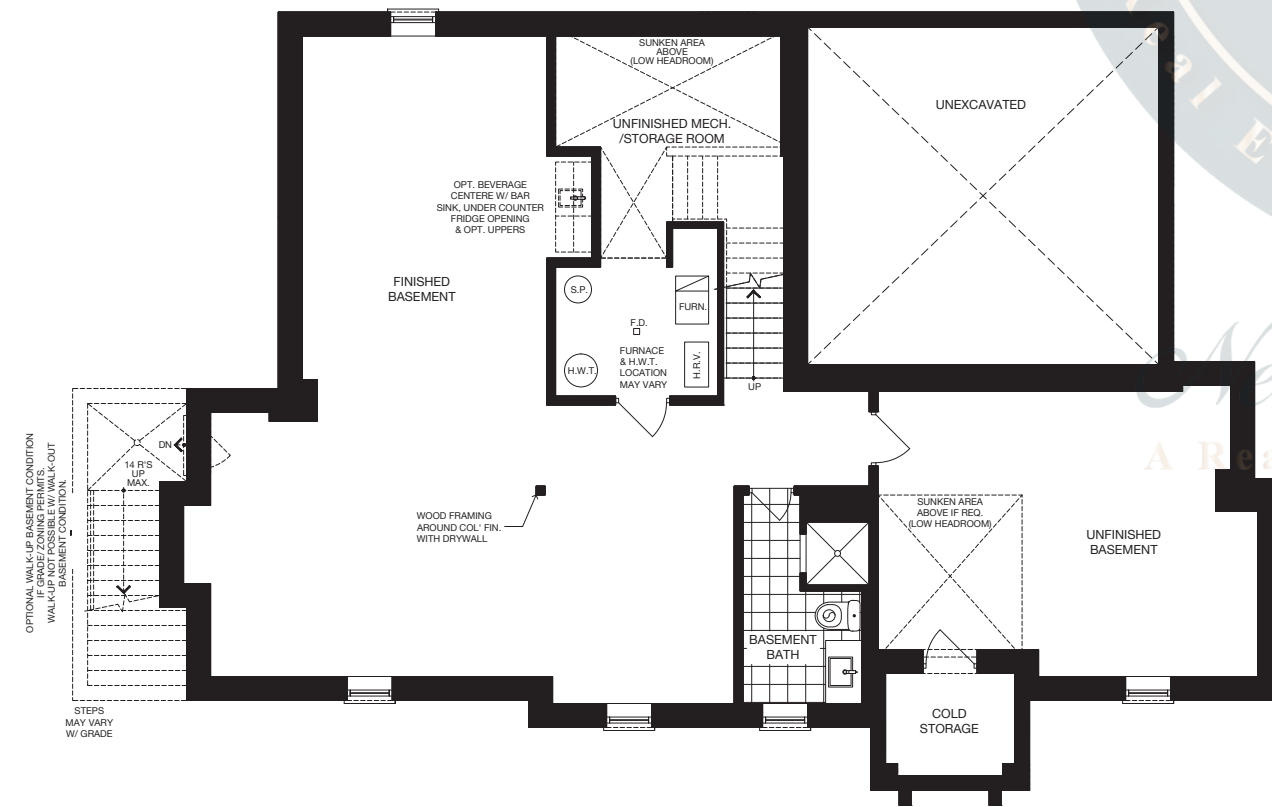

The Beeches

50' SINGLE

ELEVATION A 3,891 SQ.FT.

ELEVATION B 3,898 SQ.FT.

ELEVATION C 3,891 SQ.FT.

GROUND FLOOR (ELEV. A)

OPTIONAL FINISHED BASEMENT (ELEV. A)

SECOND FLOOR (ELEV. A) - 4 BEDROOM

SECOND FLOOR (ELEV. A) - 5 BEDROOM

The Cypress

50' SINGLE

ELEVATION A 3,811 SQ.FT.

ELEVATION B 3,825 SQ.FT.

ELEVATION C 3,815 SQ.FT.

GROUND FLOOR (ELEV. A)

OPTIONAL FINISHED BASEMENT (ELEV. A)

SECOND FLOOR (ELEV. A) - 4 BEDROOM

SECOND FLOOR (ELEV. A) - 5 BEDROOM

The Echos

50' SINGLE

www.newlifehomes.ca

Buy | GROUND FLOOR (ELEV. A)

OPTIONAL FINISHED BASEMENT (ELEV. A)

ELEVATION A 3,575 SQ.FT.

ELEVATION B 3,575 SQ.FT.

ELEVATION C 3,575 SQ.FT.

SECOND FLOOR (ELEV. A) - 4 BEDROOM

SECOND FLOOR (ELEV. A) - 5 BEDROOM