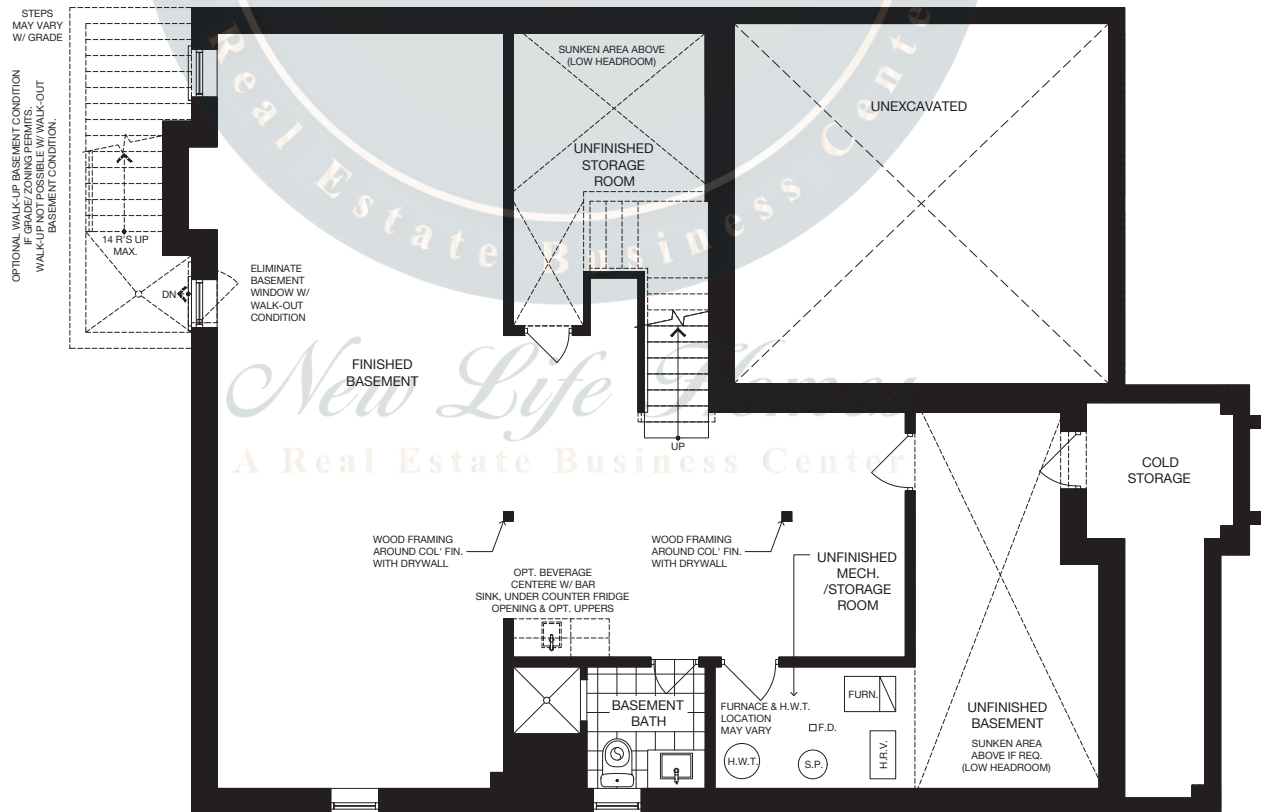

The Beeches

50' SINGLE

ELEVATION A 3,891 SQ.FT.

ELEVATION B 3,898 SQ.FT.

ELEVATION C 3,891 SQ.FT.

GROUND FLOOR (ELEV. A)

OPTIONAL FINISHED BASEMENT (ELEV. A)

SECOND FLOOR (ELEV. A) - 4 BEDROOM

SECOND FLOOR (ELEV. A) - 5 BEDROOM

The Cypress

50' SINGLE

ELEVATION A 3,811 SQ.FT.

ELEVATION B 3,825 SQ.FT.

ELEVATION C 3,815 SQ.FT.

GROUND FLOOR (ELEV. A)

OPTIONAL FINISHED BASEMENT (ELEV. A)

SECOND FLOOR (ELEV. A) - 4 BEDROOM

SECOND FLOOR (ELEV. A) - 5 BEDROOM

The Echos

50' SINGLE

www.newlifehomes.ca

Buy | GROUND FLOOR (ELEV. A)

OPTIONAL FINISHED BASEMENT (ELEV. A)

ELEVATION A 3,575 SQ.FT.

ELEVATION B 3,575 SQ.FT.

ELEVATION C 3,575 SQ.FT.

SECOND FLOOR (ELEV. A) - 4 BEDROOM

SECOND FLOOR (ELEV. A) - 5 BEDROOM