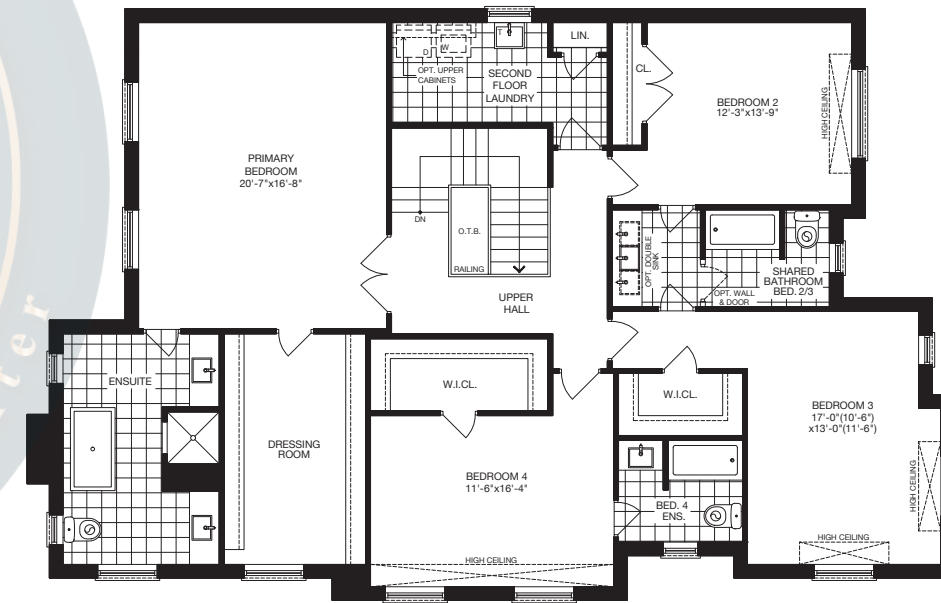

The Beeches

50' SINGLE

ELEVATION A 3,891 SQ.FT.

ELEVATION B 3,898 SQ.FT.

ELEVATION C 3,891 SQ.FT.

GROUND FLOOR (ELEV. A)

OPTIONAL FINISHED BASEMENT (ELEV. A)

SECOND FLOOR (ELEV. A) - 4 BEDROOM

SECOND FLOOR (ELEV. A) - 5 BEDROOM

The Cypress

50' SINGLE

ELEVATION A 3,811 SQ.FT.

ELEVATION B 3,825 SQ.FT.

ELEVATION C 3,815 SQ.FT.

GROUND FLOOR (ELEV. A)

OPTIONAL FINISHED BASEMENT (ELEV. A)

SECOND FLOOR (ELEV. A) - 4 BEDROOM

SECOND FLOOR (ELEV. A) - 5 BEDROOM

The Echos

50' SINGLE

www.newlifehomes.ca

Buy | GROUND FLOOR (ELEV. A)

OPTIONAL FINISHED BASEMENT (ELEV. A)

ELEVATION A 3,575 SQ.FT.

ELEVATION B 3,575 SQ.FT.

ELEVATION C 3,575 SQ.FT.

SECOND FLOOR (ELEV. A) - 4 BEDROOM

SECOND FLOOR (ELEV. A) - 5 BEDROOM