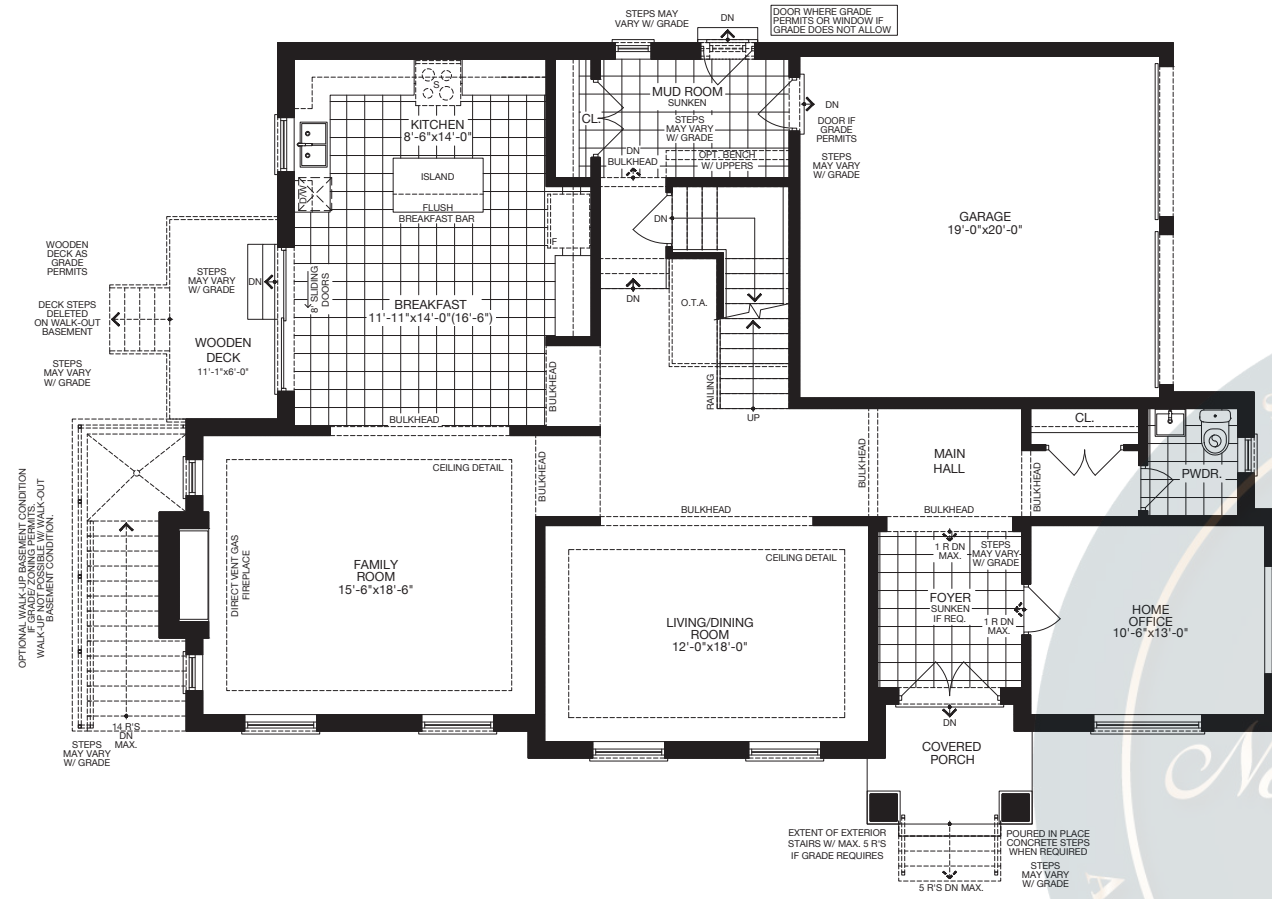

The Beeches

50' SINGLE

ELEVATION A 3,891 SQ.FT.

ELEVATION B 3,898 SQ.FT.

ELEVATION C 3,891 SQ.FT.

GROUND FLOOR (ELEV. A)

OPTIONAL FINISHED BASEMENT (ELEV. A)

SECOND FLOOR (ELEV. A) - 4 BEDROOM

SECOND FLOOR (ELEV. A) - 5 BEDROOM

The Cypress

50' SINGLE

ELEVATION A 3,811 SQ.FT.

ELEVATION B 3,825 SQ.FT.

ELEVATION C 3,815 SQ.FT.

GROUND FLOOR (ELEV. A)

OPTIONAL FINISHED BASEMENT (ELEV. A)

SECOND FLOOR (ELEV. A) - 4 BEDROOM

SECOND FLOOR (ELEV. A) - 5 BEDROOM

The Echos

50' SINGLE

www.newlifehomes.ca

Buy | GROUND FLOOR (ELEV. A)

OPTIONAL FINISHED BASEMENT (ELEV. A)

ELEVATION A 3,575 SQ.FT.

ELEVATION B 3,575 SQ.FT.

ELEVATION C 3,575 SQ.FT.

SECOND FLOOR (ELEV. A) - 4 BEDROOM

SECOND FLOOR (ELEV. A) - 5 BEDROOM