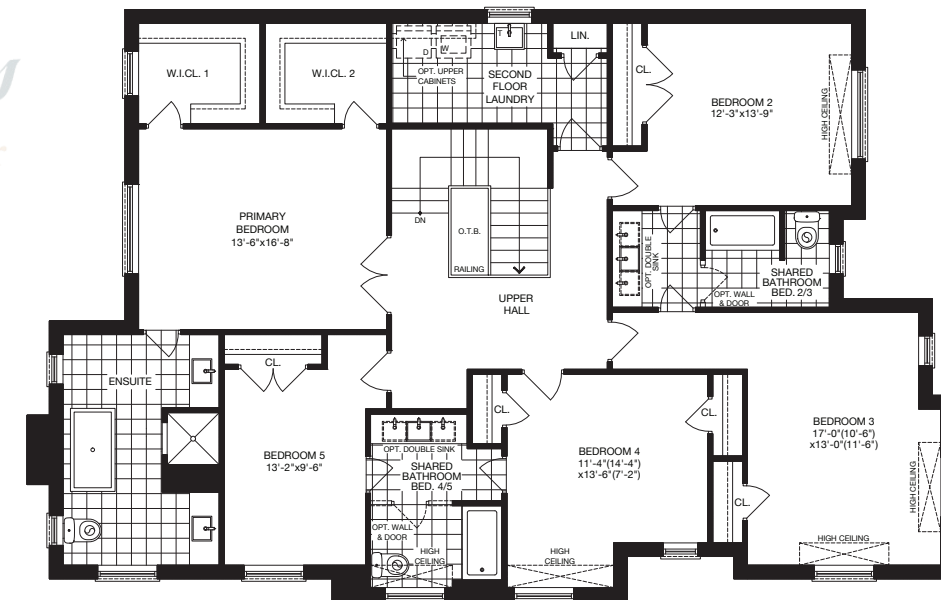

The Beeches

50' SINGLE

ELEVATION A 3,891 SQ.FT.

ELEVATION B 3,898 SQ.FT.

ELEVATION C 3,891 SQ.FT.

GROUND FLOOR (ELEV. A)

OPTIONAL FINISHED BASEMENT (ELEV. A)

SECOND FLOOR (ELEV. A) - 4 BEDROOM

SECOND FLOOR (ELEV. A) - 5 BEDROOM

The Cypress

50' SINGLE

ELEVATION A 3,811 SQ.FT.

ELEVATION B 3,825 SQ.FT.

ELEVATION C 3,815 SQ.FT.

GROUND FLOOR (ELEV. A)

OPTIONAL FINISHED BASEMENT (ELEV. A)

SECOND FLOOR (ELEV. A) - 4 BEDROOM

SECOND FLOOR (ELEV. A) - 5 BEDROOM

The Echos

50' SINGLE

www.newlifehomes.ca

Buy | GROUND FLOOR (ELEV. A)

OPTIONAL FINISHED BASEMENT (ELEV. A)

ELEVATION A 3,575 SQ.FT.

ELEVATION B 3,575 SQ.FT.

ELEVATION C 3,575 SQ.FT.

SECOND FLOOR (ELEV. A) - 4 BEDROOM

SECOND FLOOR (ELEV. A) - 5 BEDROOM