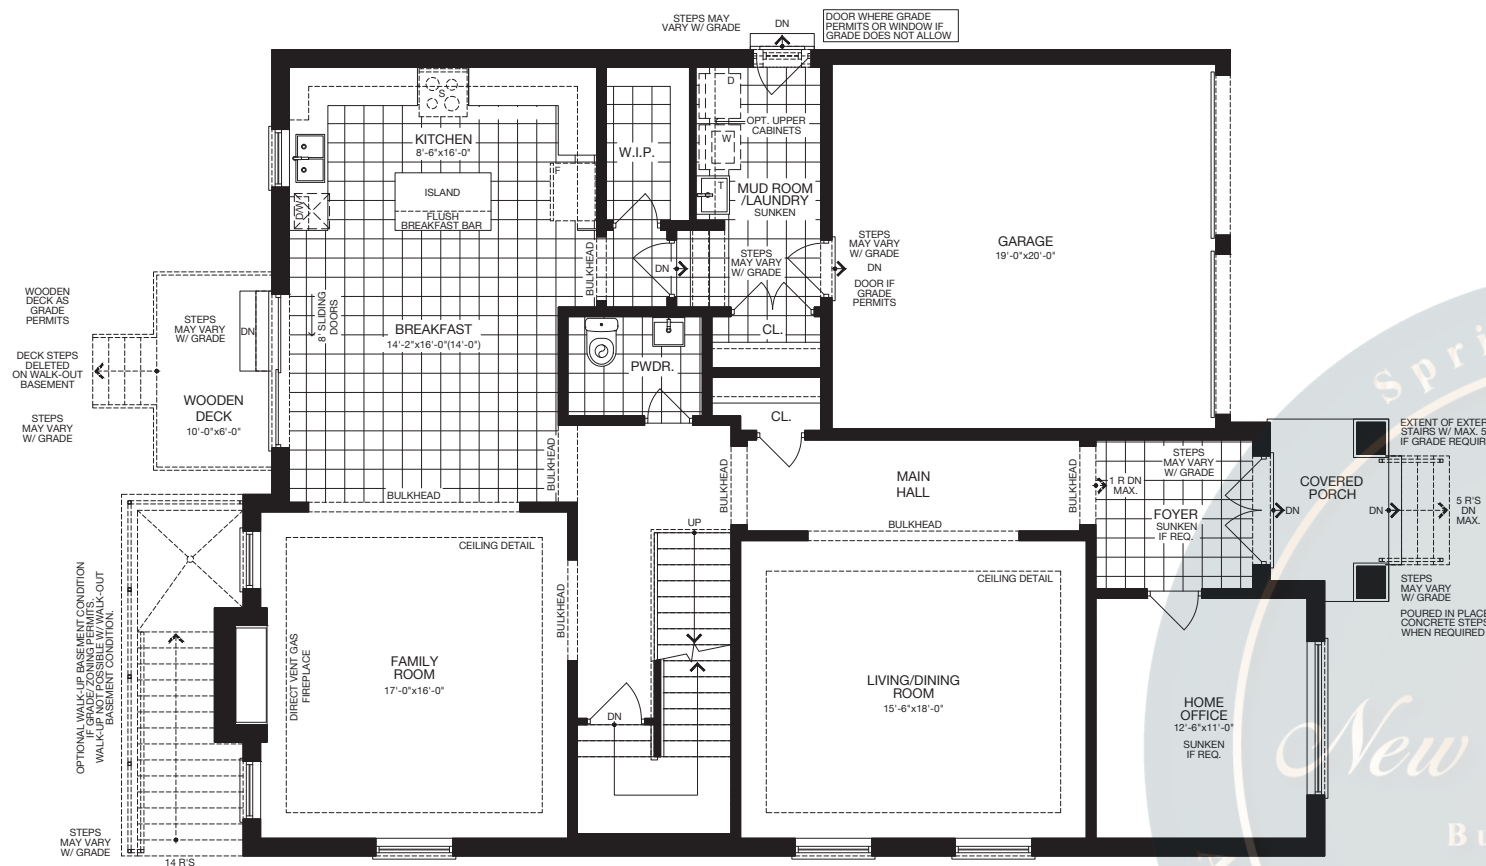

The Beeches

50' SINGLE

ELEVATION A 3,891 SQ.FT.

ELEVATION B 3,898 SQ.FT.

ELEVATION C 3,891 SQ.FT.

GROUND FLOOR (ELEV. A)

OPTIONAL FINISHED BASEMENT (ELEV. A)

SECOND FLOOR (ELEV. A) - 4 BEDROOM

SECOND FLOOR (ELEV. A) - 5 BEDROOM

The Cypress

50' SINGLE

ELEVATION A 3,811 SQ.FT.

ELEVATION B 3,825 SQ.FT.

ELEVATION C 3,815 SQ.FT.

GROUND FLOOR (ELEV. A)

OPTIONAL FINISHED BASEMENT (ELEV. A)

SECOND FLOOR (ELEV. A) - 4 BEDROOM

SECOND FLOOR (ELEV. A) - 5 BEDROOM

The Echos

50' SINGLE

www.newlifehomes.ca

Buy | GROUND FLOOR (ELEV. A)

OPTIONAL FINISHED BASEMENT (ELEV. A)

ELEVATION A 3,575 SQ.FT.

ELEVATION B 3,575 SQ.FT.

ELEVATION C 3,575 SQ.FT.

SECOND FLOOR (ELEV. A) - 4 BEDROOM

SECOND FLOOR (ELEV. A) - 5 BEDROOM