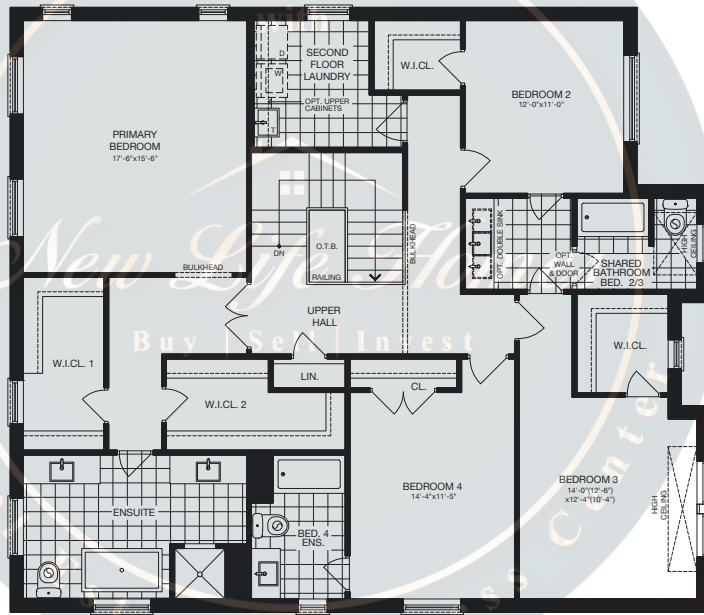

The Beeches

50' SINGLE

ELEVATION A 3,891 SQ.FT.

ELEVATION B 3,898 SQ.FT.

ELEVATION C 3,891 SQ.FT.

GROUND FLOOR (ELEV. A)

OPTIONAL FINISHED BASEMENT (ELEV. A)

SECOND FLOOR (ELEV. A) - 4 BEDROOM

SECOND FLOOR (ELEV. A) - 5 BEDROOM

The Cypress

50' SINGLE

ELEVATION A 3,811 SQ.FT.

ELEVATION B 3,825 SQ.FT.

ELEVATION C 3,815 SQ.FT.

GROUND FLOOR (ELEV. A)

OPTIONAL FINISHED BASEMENT (ELEV. A)

SECOND FLOOR (ELEV. A) - 4 BEDROOM

SECOND FLOOR (ELEV. A) - 5 BEDROOM

The Echos

50' SINGLE

www.newlifehomes.ca

Buy | GROUND FLOOR (ELEV. A)

OPTIONAL FINISHED BASEMENT (ELEV. A)

ELEVATION A 3,575 SQ.FT.

ELEVATION B 3,575 SQ.FT.

ELEVATION C 3,575 SQ.FT.

SECOND FLOOR (ELEV. A) - 4 BEDROOM

SECOND FLOOR (ELEV. A) - 5 BEDROOM