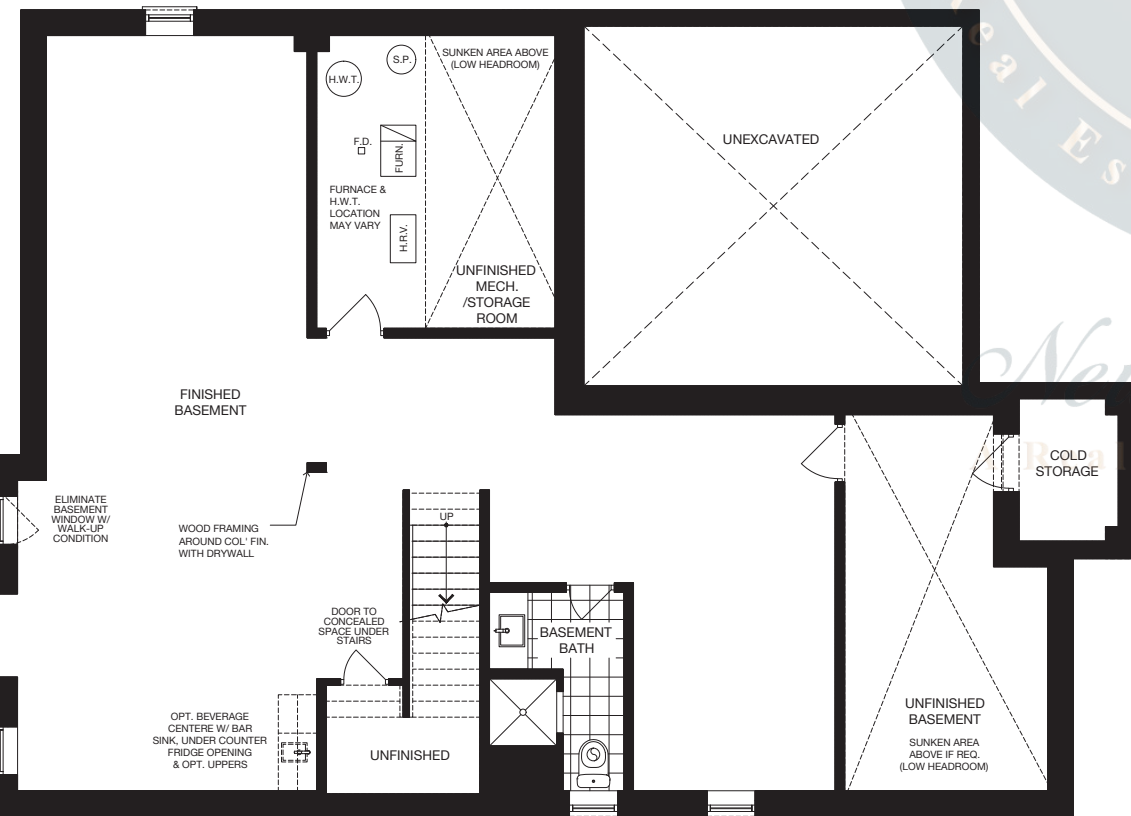

The Beeches

50' SINGLE

ELEVATION A 3,891 SQ.FT.

ELEVATION B 3,898 SQ.FT.

ELEVATION C 3,891 SQ.FT.

GROUND FLOOR (ELEV. A)

OPTIONAL FINISHED BASEMENT (ELEV. A)

SECOND FLOOR (ELEV. A) - 4 BEDROOM

SECOND FLOOR (ELEV. A) - 5 BEDROOM

The Cypress

50' SINGLE

ELEVATION A 3,811 SQ.FT.

ELEVATION B 3,825 SQ.FT.

ELEVATION C 3,815 SQ.FT.

GROUND FLOOR (ELEV. A)

OPTIONAL FINISHED BASEMENT (ELEV. A)

SECOND FLOOR (ELEV. A) - 4 BEDROOM

SECOND FLOOR (ELEV. A) - 5 BEDROOM

The Echos

50' SINGLE

www.newlifehomes.ca

Buy | GROUND FLOOR (ELEV. A)

OPTIONAL FINISHED BASEMENT (ELEV. A)

ELEVATION A 3,575 SQ.FT.

ELEVATION B 3,575 SQ.FT.

ELEVATION C 3,575 SQ.FT.

SECOND FLOOR (ELEV. A) - 4 BEDROOM

SECOND FLOOR (ELEV. A) - 5 BEDROOM