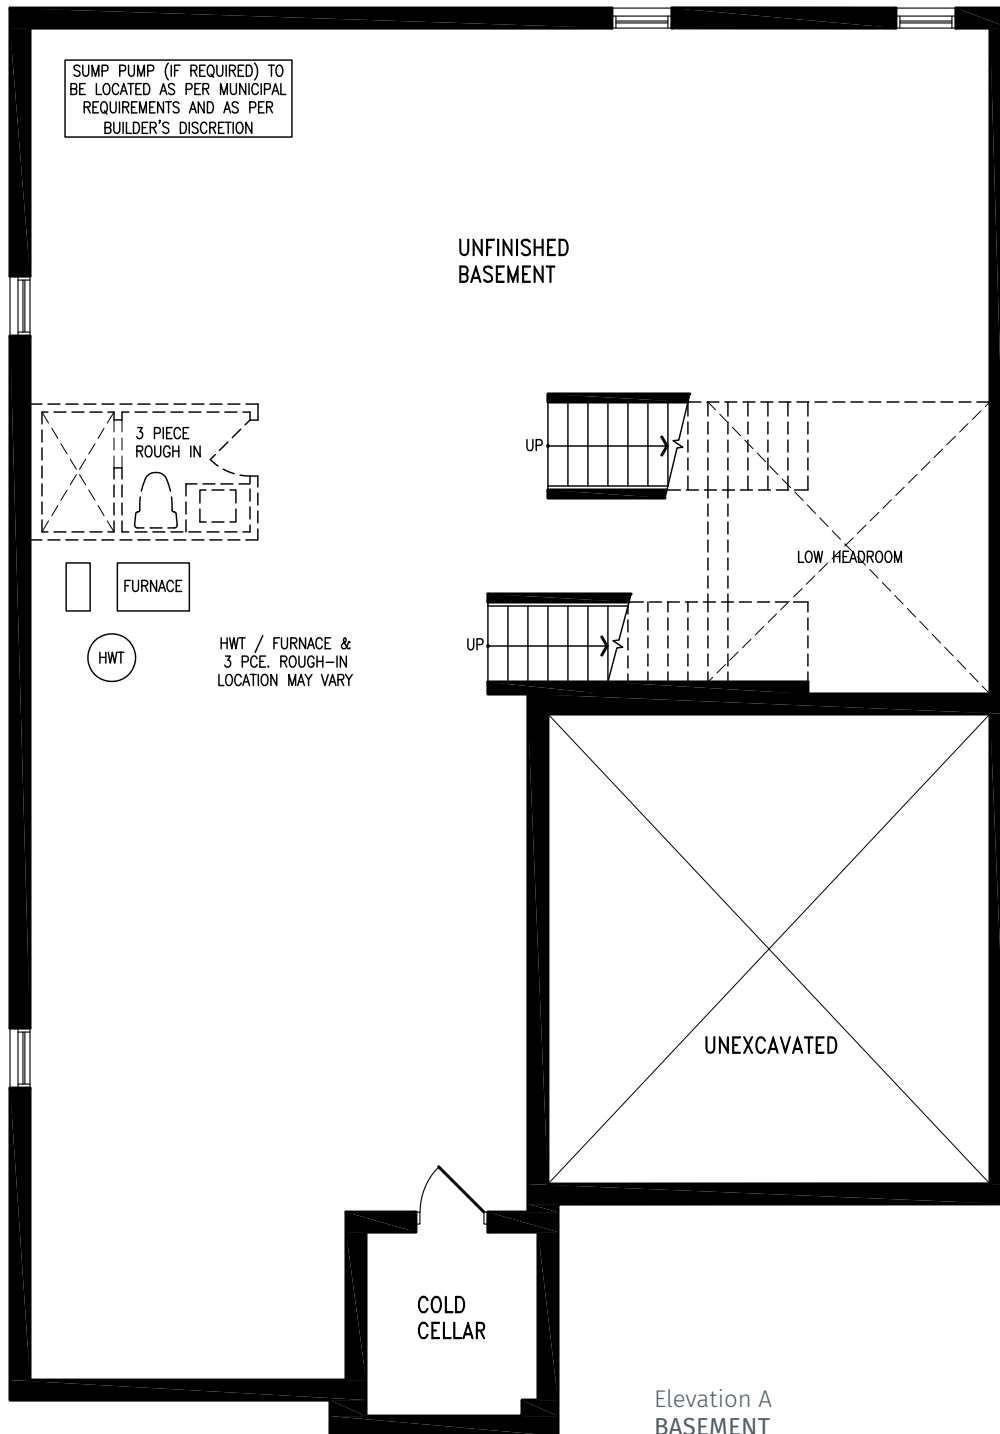

South barrie

BALM

Elevation A | 50' Single

BALM

Elevation A | 50' Single

3,771 SQ.FT.

BALM SB50-1 prices & specifications subject to change without notice. Useable square footage may vary from that stated herein. Artists concept only E. & O. E. © 2023 CountryWide Homes. All rights reserved.

BALM

3,771 SQ.FT.

Elevation A | 50' Single

BALM SB50-1 prices & specifications subject to change without notice. Useable square footage may vary from that stated herein. Artists concept only E. & O. E. © 2023 CountryWide Homes. All rights reserved.

South barrie

BALM

Elevation B | 50' Single

BALM

3,760 SQ.FT.

Elevation B | 50' Single

Elevation B
GROUND FLOOR

BALM SB50-1 prices & specifications subject to change without notice. Useable square footage may vary from that stated herein. Artists concept only E. & O. E. © 2023 CountryWide Homes. All rights reserved.