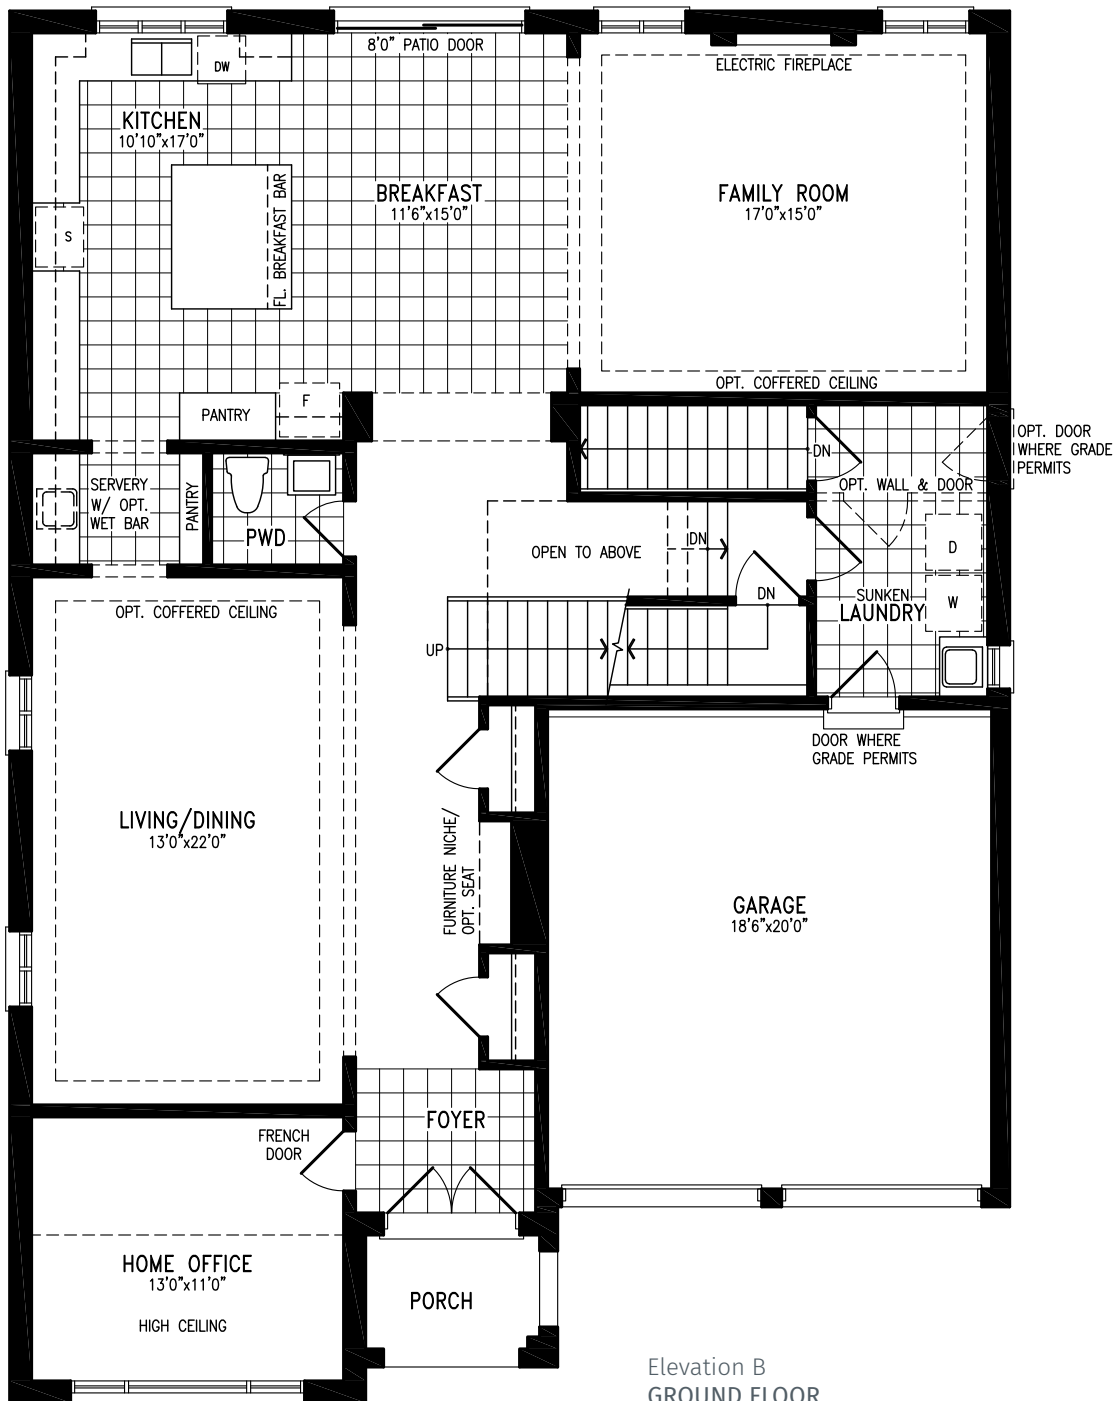

South barrie

BALM

Elevation A | 50' Single

BALM

Elevation A | 50' Single

3,771 SQ.FT.

BALM SB50-1 prices & specifications subject to change without notice. Useable square footage may vary from that stated herein. Artists concept only E. & O. E. © 2023 CountryWide Homes. All rights reserved.

BALM

3,771 SQ.FT.

Elevation A | 50' Single

BALM SB50-1 prices & specifications subject to change without notice. Useable square footage may vary from that stated herein. Artists concept only E. & O. E. © 2023 CountryWide Homes. All rights reserved.

South barrie

BALM

Elevation B | 50' Single

BALM

3,760 SQ.FT.

Elevation B | 50' Single

Elevation B
GROUND FLOOR

BALM SB50-1 prices & specifications subject to change without notice. Useable square footage may vary from that stated herein. Artists concept only E. & O. E. © 2023 CountryWide Homes. All rights reserved.

BALM

3,760 SQ.FT.

Elevation B | 50' Single

BALM SB50-1 prices & specifications subject to change without notice. Useable square footage may vary from that stated herein. Artists concept only E. & O. E. © 2023 CountryWide Homes. All rights reserved.