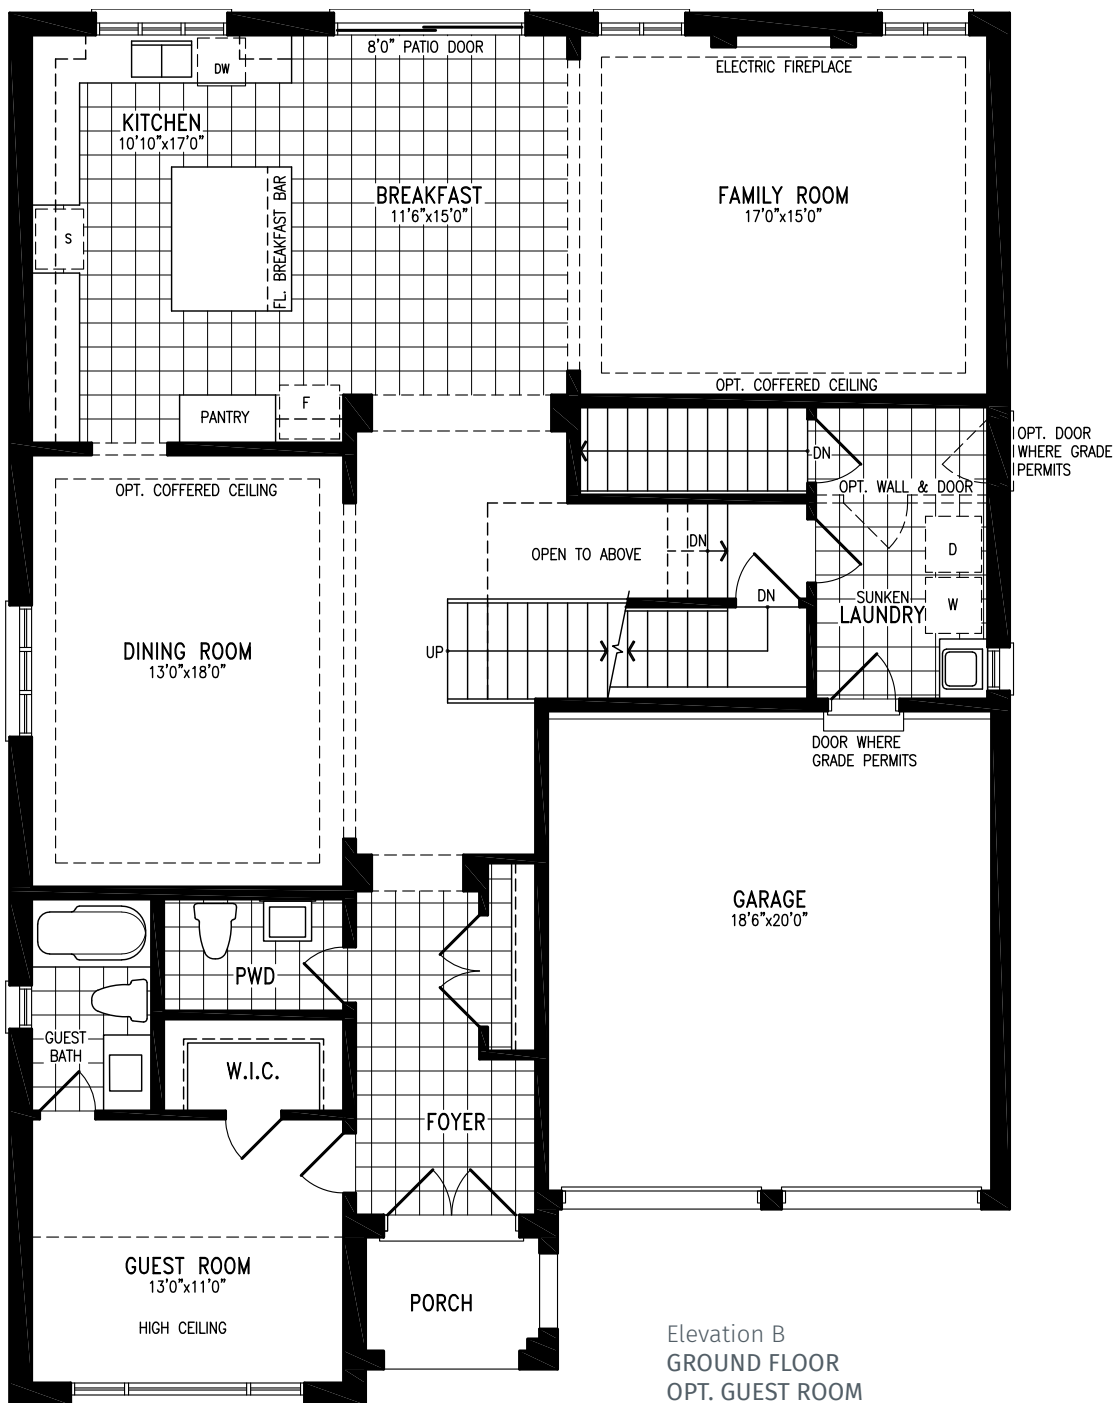

South barrie

BALM

Elevation A | 50' Single

BALM

Elevation A | 50' Single

3,771 SQ.FT.

BALM SB50-1 prices & specifications subject to change without notice. Useable square footage may vary from that stated herein. Artists concept only E. & O. E. © 2023 CountryWide Homes. All rights reserved.

BALM

3,771 SQ.FT.

Elevation A | 50' Single

BALM SB50-1 prices & specifications subject to change without notice. Useable square footage may vary from that stated herein. Artists concept only E. & O. E. © 2023 CountryWide Homes. All rights reserved.

South barrie

BALM

Elevation B | 50' Single

BALM

3,760 SQ.FT.

Elevation B | 50' Single

Elevation B
GROUND FLOOR

BALM SB50-1 prices & specifications subject to change without notice. Useable square footage may vary from that stated herein. Artists concept only E. & O. E. © 2023 CountryWide Homes. All rights reserved.

BALM

3,760 SQ.FT.

Elevation B | 50' Single

BALM SB50-1 prices & specifications subject to change without notice. Useable square footage may vary from that stated herein. Artists concept only E. & O. E. © 2023 CountryWide Homes. All rights reserved.