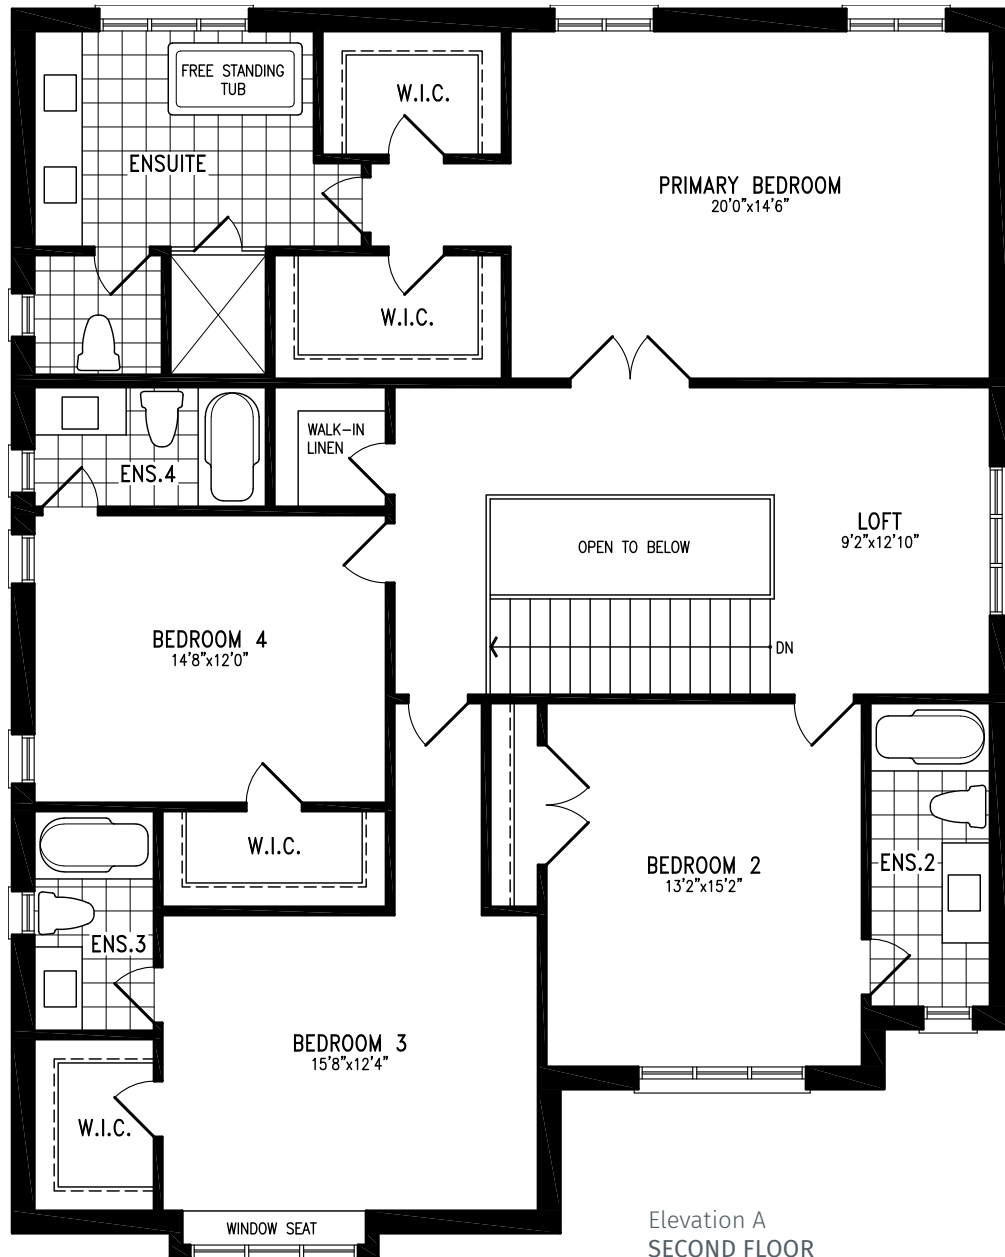

South barrie

BALM

Elevation A | 50' Single

BALM

Elevation A | 50' Single

3,771 SQ.FT.

BALM SB50-1 prices & specifications subject to change without notice. Useable square footage may vary from that stated herein. Artists concept only E. & O. E. © 2023 CountryWide Homes. All rights reserved.

BALM

3,771 SQ.FT.

Elevation A | 50' Single

BALM SB50-1 prices & specifications subject to change without notice. Useable square footage may vary from that stated herein. Artists concept only E. & O. E. © 2023 CountryWide Homes. All rights reserved.