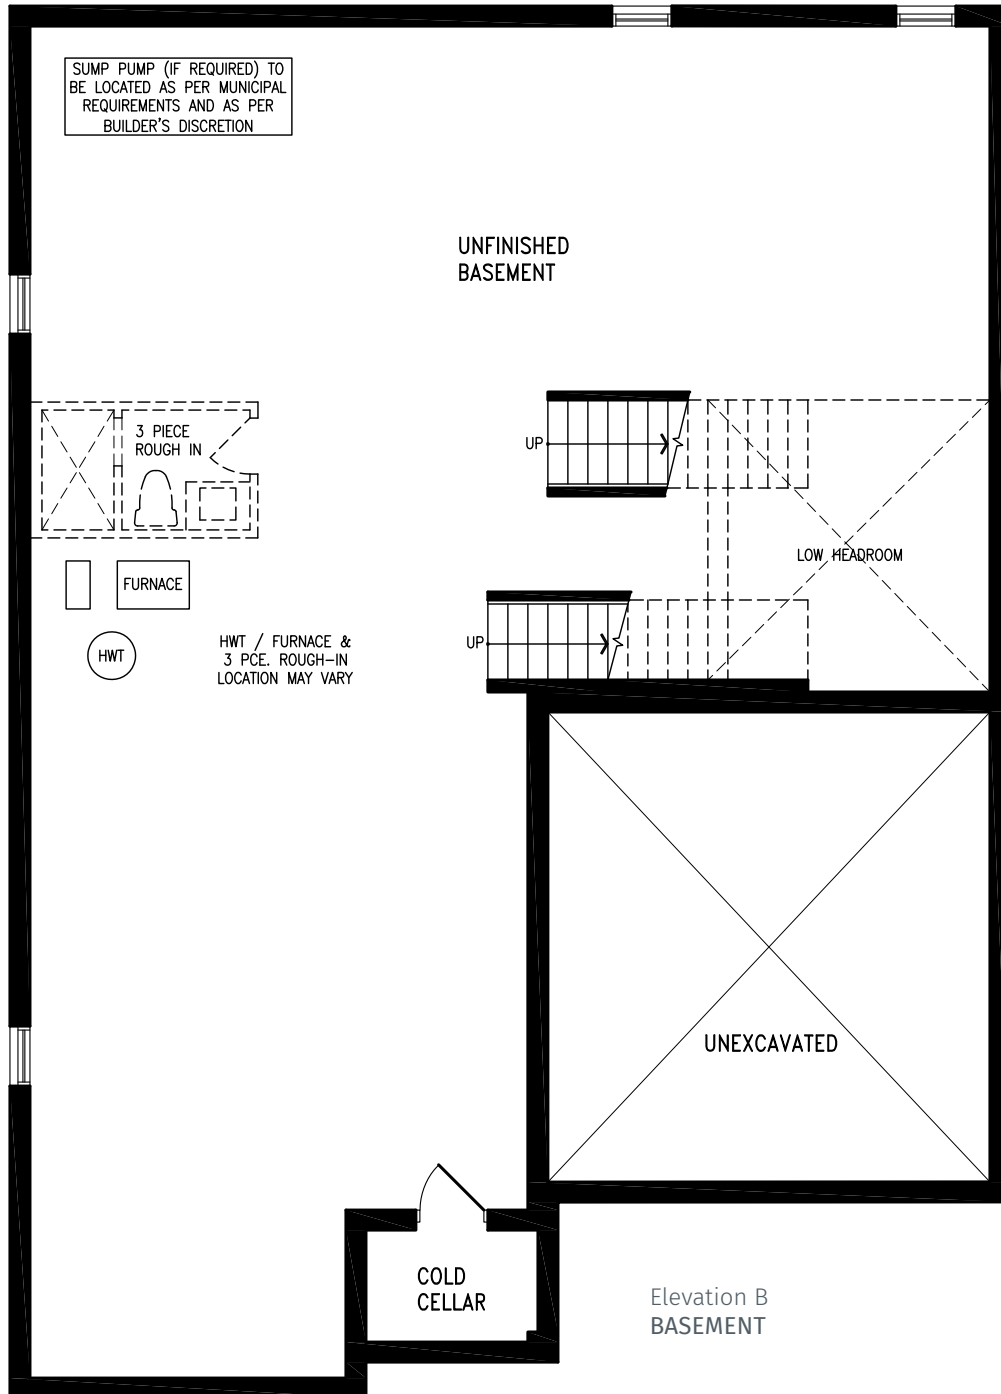

South barrie

BALM

Elevation A | 50' Single

BALM

Elevation A | 50' Single

3,771 SQ.FT.

BALM SB50-1 prices & specifications subject to change without notice. Useable square footage may vary from that stated herein. Artists concept only E. & O. E. © 2023 CountryWide Homes. All rights reserved.

BALM

3,760 SQ.FT.

Elevation B | 50' Single

BALM SB50-1 prices & specifications subject to change without notice. Useable square footage may vary from that stated herein. Artists concept only E. & O. E. © 2023 CountryWide Homes. All rights reserved.

BALM

Elevation B | 50' Single

3,760 SQ.FT.

BALM SB50-1 prices & specifications subject to change without notice. Useable square footage may vary from that stated herein. Artists concept only E. & O. E. © 2023 CountryWide Homes. All rights reserved.