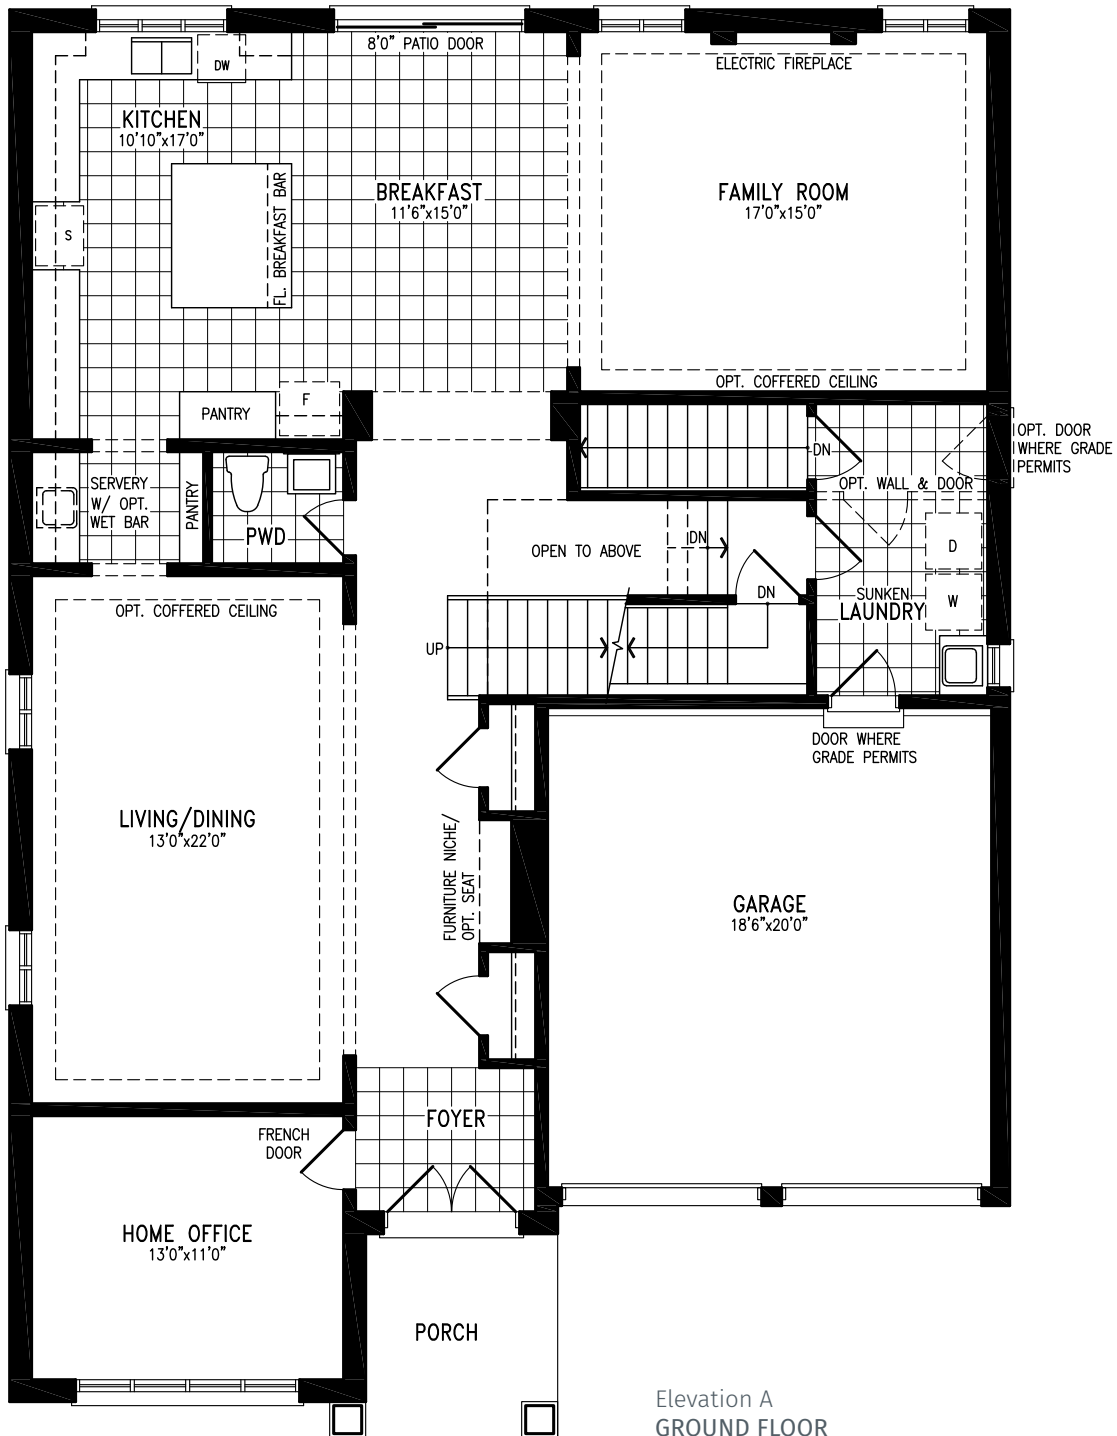

South barrie

BALM

Elevation A | 50' Single

BALM

Elevation A | 50' Single

3,771 SQ.FT.

BALM SB50-1 prices & specifications subject to change without notice. Useable square footage may vary from that stated herein. Artists concept only E. & O. E. © 2023 CountryWide Homes. All rights reserved.

BALM

3,771 SQ.FT.

Elevation A | 50' Single

BALM SB50-1 prices & specifications subject to change without notice. Useable square footage may vary from that stated herein. Artists concept only E. & O. E. © 2023 CountryWide Homes. All rights reserved.