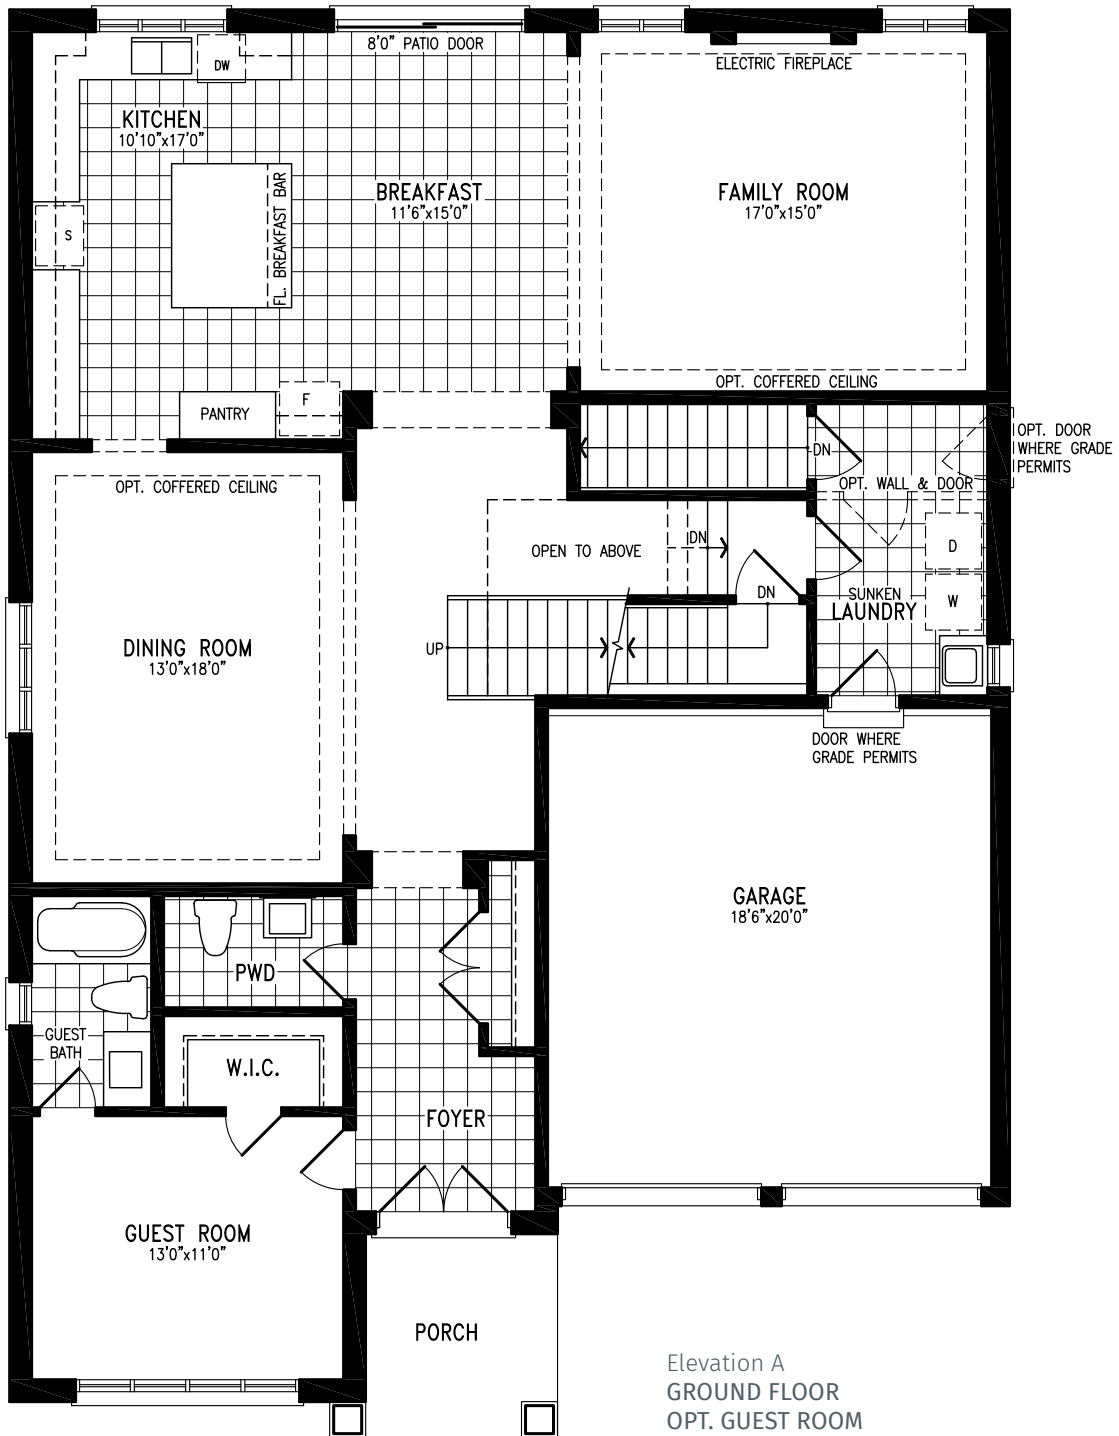

South barrie

BALM

Elevation A | 50' Single

BALM

Elevation A | 50' Single

3,771 SQ.FT.

BALM SB50-1 prices & specifications subject to change without notice. Useable square footage may vary from that stated herein. Artists concept only E. & O. E. © 2023 CountryWide Homes. All rights reserved.

BALM

3,771 SQ.FT.

Elevation A | 50' Single

BALM SB50-1 prices & specifications subject to change without notice. Useable square footage may vary from that stated herein. Artists concept only E. & O. E. © 2023 CountryWide Homes. All rights reserved.