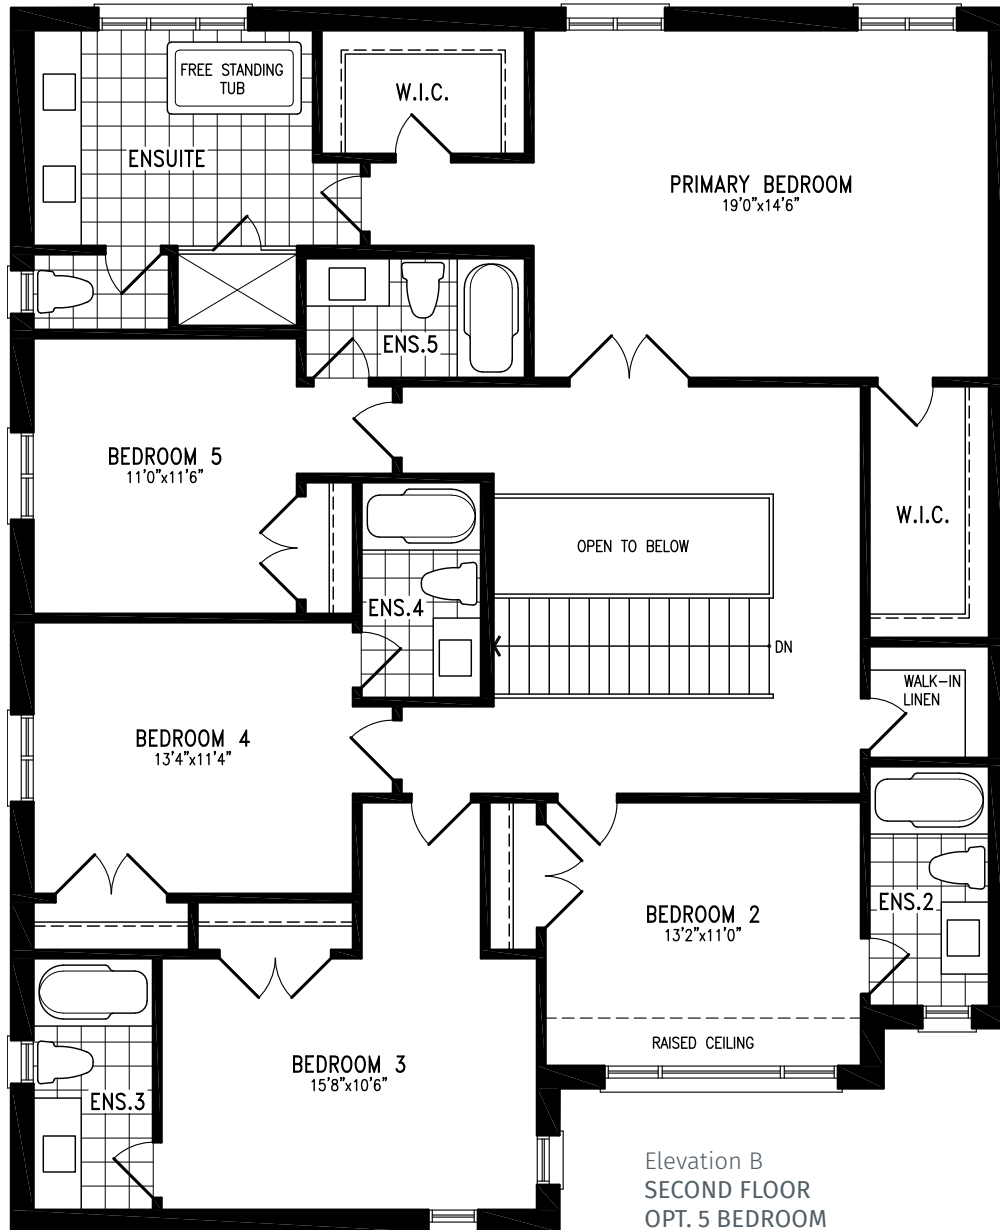

South barrie

BALM

Elevation A | 50' Single

BALM

Elevation A | 50' Single

3,771 SQ.FT.

BALM SB50-1 prices & specifications subject to change without notice. Useable square footage may vary from that stated herein. Artists concept only E. & O. E. © 2023 CountryWide Homes. All rights reserved.

BALM

3,760 SQ.FT.

Elevation B | 50' Single

BALM SB50-1 prices & specifications subject to change without notice. Useable square footage may vary from that stated herein. Artists concept only E. & O. E. © 2023 CountryWide Homes. All rights reserved.

BALM

Elevation B | 50' Single

3,760 SQ.FT.

BALM SB50-1 prices & specifications subject to change without notice. Useable square footage may vary from that stated herein. Artists concept only E. & O. E. © 2023 CountryWide Homes. All rights reserved.