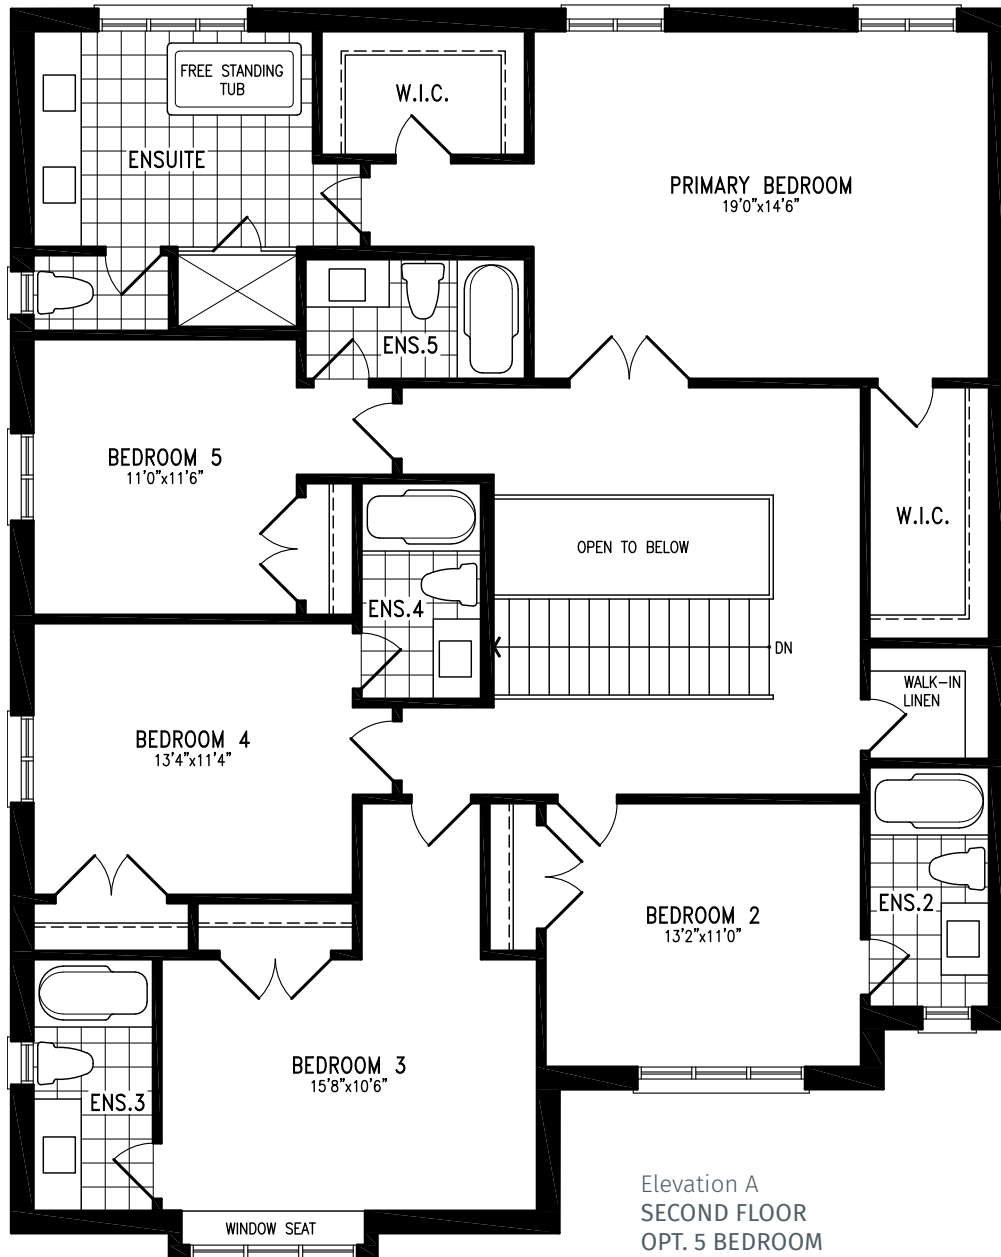

South barrie

BALM

Elevation A | 50' Single

BALM

Elevation A | 50' Single

3,771 SQ.FT.

BALM SB50-1 prices & specifications subject to change without notice. Useable square footage may vary from that stated herein. Artists concept only E. & O. E. © 2023 CountryWide Homes. All rights reserved.

BALM

3,771 SQ.FT.

Elevation A | 50' Single

BALM SB50-1 prices & specifications subject to change without notice. Useable square footage may vary from that stated herein. Artists concept only E. & O. E. © 2023 CountryWide Homes. All rights reserved.