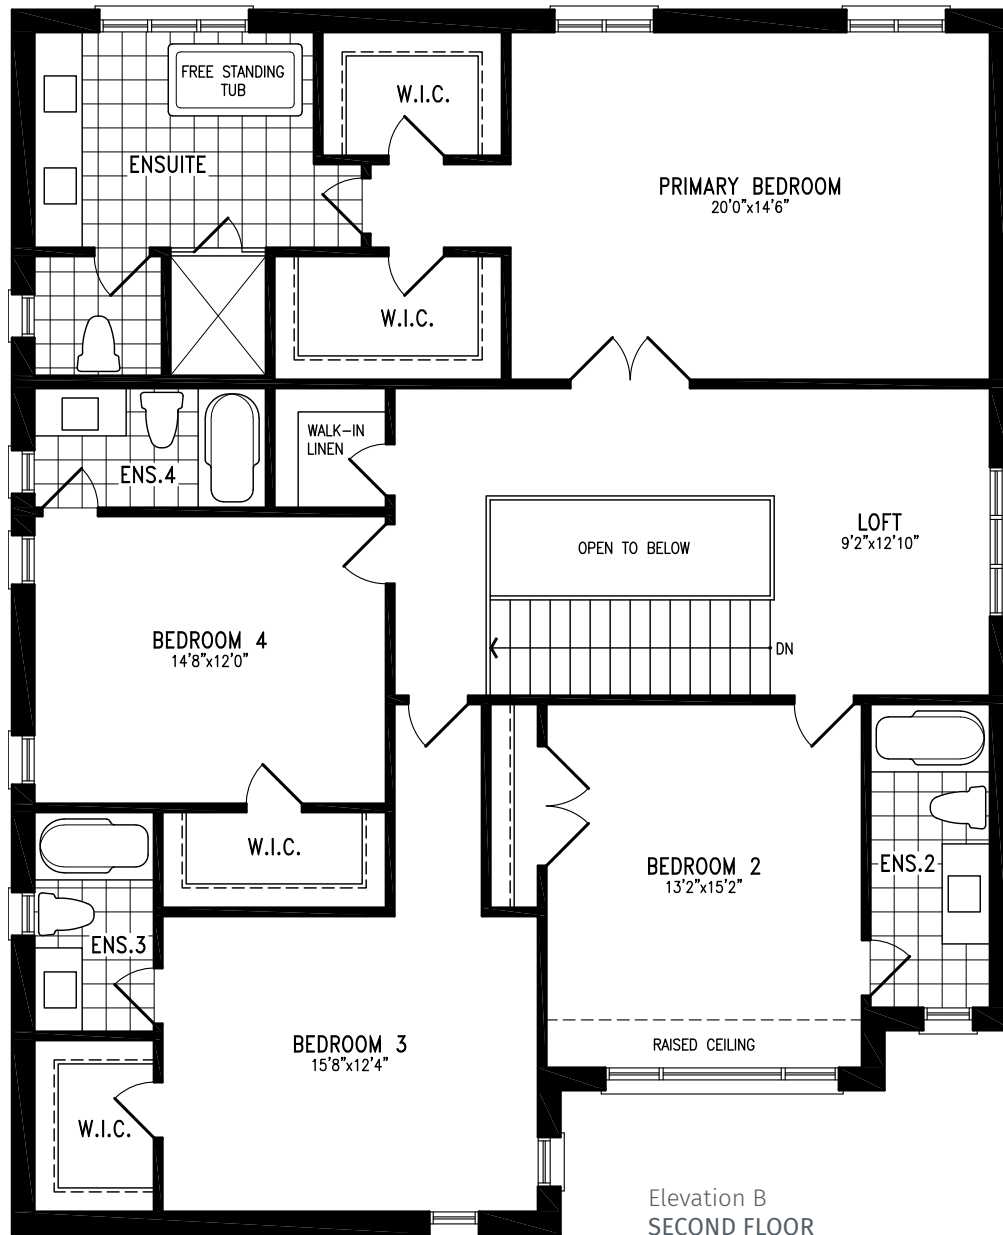

South barrie

BALM

Elevation A | 50' Single

BALM

Elevation A | 50' Single

3,771 SQ.FT.

BALM SB50-1 prices & specifications subject to change without notice. Useable square footage may vary from that stated herein. Artists concept only E. & O. E. © 2023 CountryWide Homes. All rights reserved.

South barrie

BALM

Elevation B | 50' Single

BALM

3,760 SQ.FT.

Elevation B | 50' Single

Elevation B
GROUND FLOOR

BALM SB50-1 prices & specifications subject to change without notice. Useable square footage may vary from that stated herein. Artists concept only E. & O. E. © 2023 CountryWide Homes. All rights reserved.

BALM

3,760 SQ.FT.

Elevation B | 50' Single

BALM SB50-1 prices & specifications subject to change without notice. Useable square footage may vary from that stated herein. Artists concept only E. & O. E. © 2023 CountryWide Homes. All rights reserved.